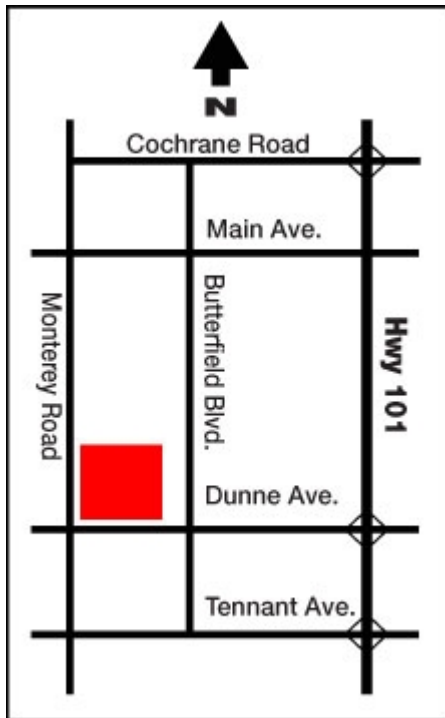

Morgan Hill Community and Cultural Center

Location & Directions

Location

The Center is located at the corner of Monterey Rd. and E. Dunne Ave at 17000 Monterey Rd.

Public parking is available in the parking lot immediately behind the facility.

Directions

From the North

- Exit Highway 101 at E. Dunne Ave.
- Turn right on E. Dunne and travel for approximately one mile.
- The Center will be on the right side of the street, shortly after crossing the railroad tracks.

From the South

- Exit Highway 101 at E. Dunne Ave.
- Turn left on E. Dunne, cross over the highway, and travel for approximately one mile.
- The Center will be on the right side of the street, shortly after crossing the railroad tracks.